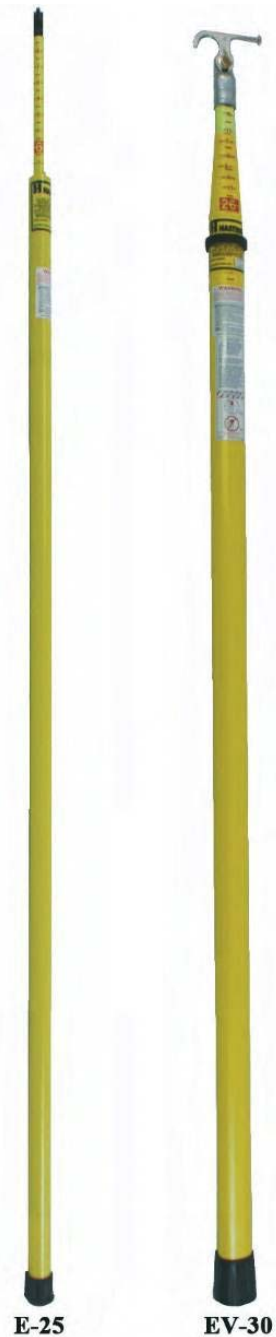

[Table of Contents](#)
[View Full Version](#)

HOTSTICKS AND CUTTERS

MEASURING STICKS

Safely measure vertical heights. Available in English or Metric graduations. Used to measure overhead lines, telephone, cable-TV, highway clearances, and structures.

CAT NO EXTENDED RETRACTED WEIGHT CASE

E-25	25'	65 3/4"	3.2 lbs.	C-35
E-30	30'	65 3/4"	4.5 lbs.	C-35
E-35	35'	65 3/4"	5.9 lbs.	C-35
E-40	40'	65 3/4"	7.5 lbs.	C-35
E-50	50'	69 3/16"	13.2 lbs.	C-40
M-25	7.5 METERS	1.67 METERS	1.5 kg.	C-35
M-35	10.5 METERS	1.67 METERS	2.7 kg.	C-35
M-40	12 METERS	1.67 METERS	3.4 kg.	C-35
M-50	15 METERS	1.76 METERS	6.0 kg.	C-40

COMBINATION HOT STICK AND MEASURING STICK

One stick does it all, the heavy duty Tel-O-Pole II and Measuring Stick, all in one. Available in English or Metric graduations.

FEATURES AND BENEFITS

- Open and close switches, disconnects, line fuses, cut outs, as well as measure elevated heights
- Eye-level reading, no calculations required, the read-height is shown at the top of the base section
- Markings are printed in large easy to read numbers
- English models are in feet and inches
- Metric models are in meters and centimeters

CAT NO EXTENDED RETRACTED BASE DIA WEIGHT CASE

EV-25	25' 6"	64"	1.91"	8.1 lbs.	C-40
EV-30	30'	66"	2.07"	10.0 lbs.	C-40
EV-35	35'	68"	2.22"	12.1 lbs.	C-40
EV-40	39' 6"	69"	2.38"	14.4 lbs.	C-40
MV-25	7.8 METERS	1.63 METERS	4.85 cm	3.7 kg.	C-40
MV-30	9.2 METERS	1.68 METERS	5.25 cm	4.5 kg.	C-40
MV-35	10.6 METERS	1.72 METERS	5.6 cm	5.5 kg.	C-40
MV-40	12 METERS	1.75 METERS	6.04 cm	6.5 kg.	C-40